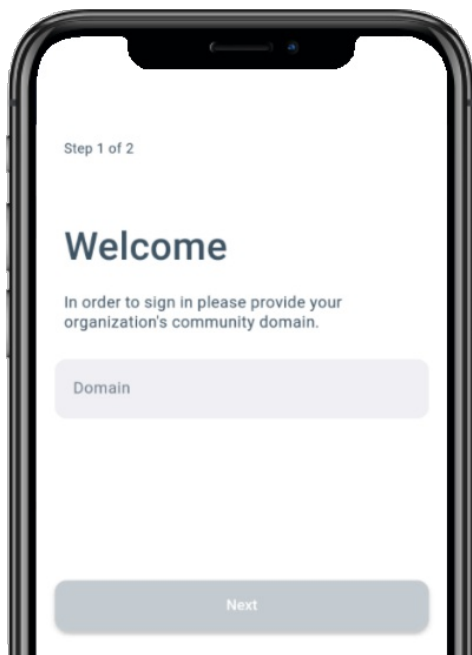

Mobile App - Log In

Last Modified on 03/31/2022 8:55 am EDT

Logging in to the Higher Logic mobile app is a quick, two-step process. There is a slight difference when compared to logging in to your community site on the web, and we'll cover that in this article.

Steps

1. Enter the HBA's community domain: **community.hbanet.org**. Do not include "https" or "www"; provide the domain *only*.
2. Tap Next.

3. Enter your HBA account **email address** and **password**.
4. Tap **Login**.