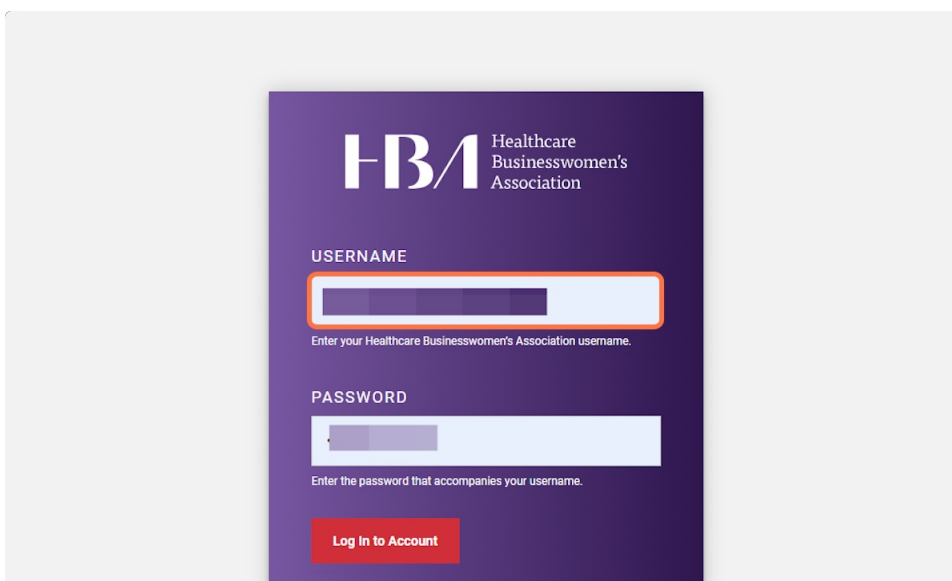

# How to login to your HBA account

Last Modified on 24/08/2023 10:20 am EDT

1. Visit [www.hbanet.org](http://www.hbanet.org)

2. Click on Log In

3. Enter your username and password and click "Log in to Account"